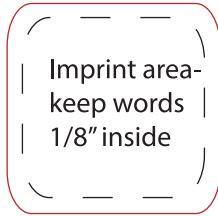

CLEANER

Cleaner - Imprint area is 28mm x 28mm

Red outline is the actual cleaner size

Please keep all words or objects 1/8" inside the edge

Bleed - 1/8" outside the red line

CARD

Standard Backer Card - Imprint area is 2.25" w x 3.50" h