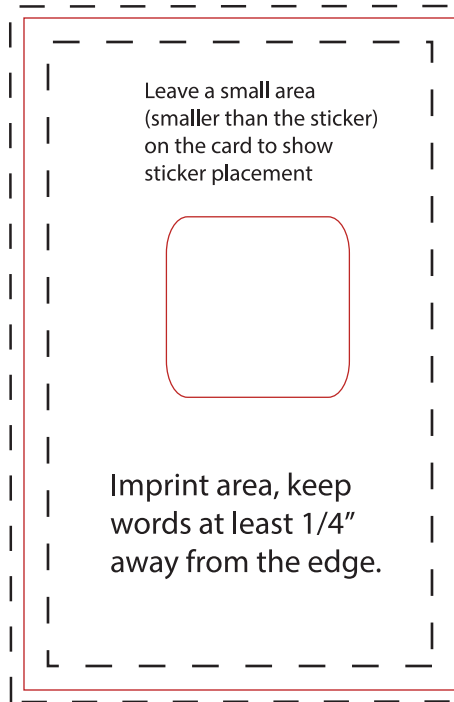

CLEANER

Cleaner - Imprint area is 28mm x 28mm

Red outline is the actual cleaner size

Please keep all words or objects 1/8" inside the edge

Bleed - 1/8" outside the red line

CARD

Standard Backer Card - Imprint area is 2.25" w x 3.50" h