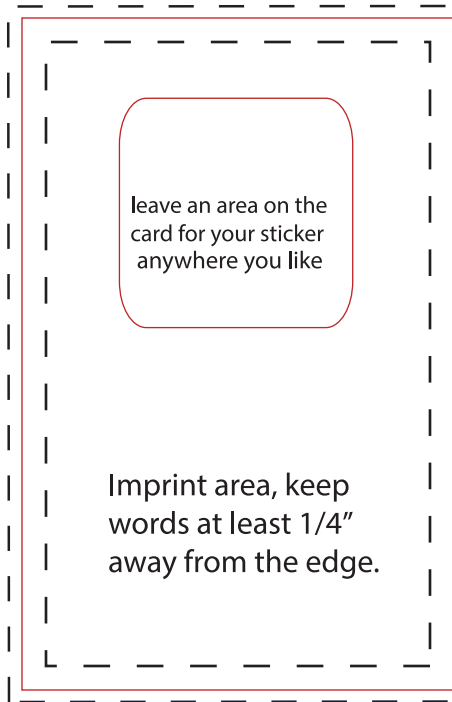

CLEANER

Cleaner - Imprint area is 1 3/16" x 1 3/16"

Red outline is the actual cleaner size

Please keep all words or objects 1/8" inside the edge.

Bleed - 1/8" outside the red line

CARD

Backer Card - Imprint area is 2.25" w x 3.50" h