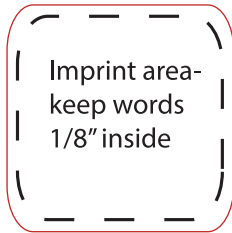

CLEANER

Cleaner - Imprint area is 1 3/16" x 1 3/16"

Red outline is the actual cleaner size

Please keep all words or objects 1/8" inside the edge.

Bleed - 1/8" outside the red line

CARD

Backer Card - Imprint area is 2.25" w x 3.50" h