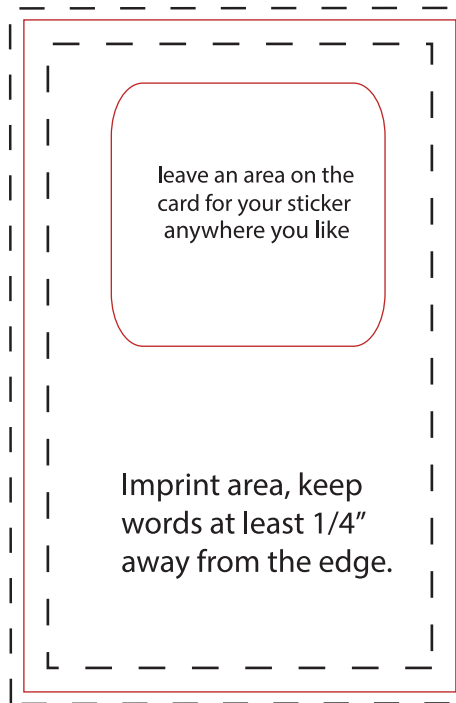

CLEANER

Extend bleed 1/8" outside.
Red outline is the actual cleaner size

CARD

Cleaner - Imprint area is 1 3/8" x 1 3/8"

Backer Card - Imprint area is 2.25" w x 3.50" h

For full bleed, please extend artwork 1/8" all the way around the edge