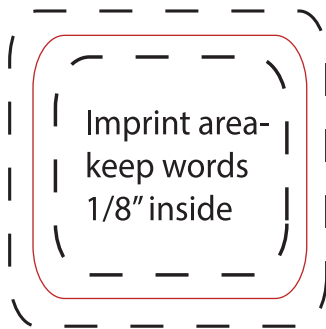

CLEANER

Extend bleed 1/8" outside.
Red outline is the actual cleaner size

CARD

Cleaner - Imprint area is 1 3/8" x 1 3/8"

Backer Card - Imprint area is 2.25" w x 3.50" h

For full bleed, please extend artwork 1/8" all the way around the edge