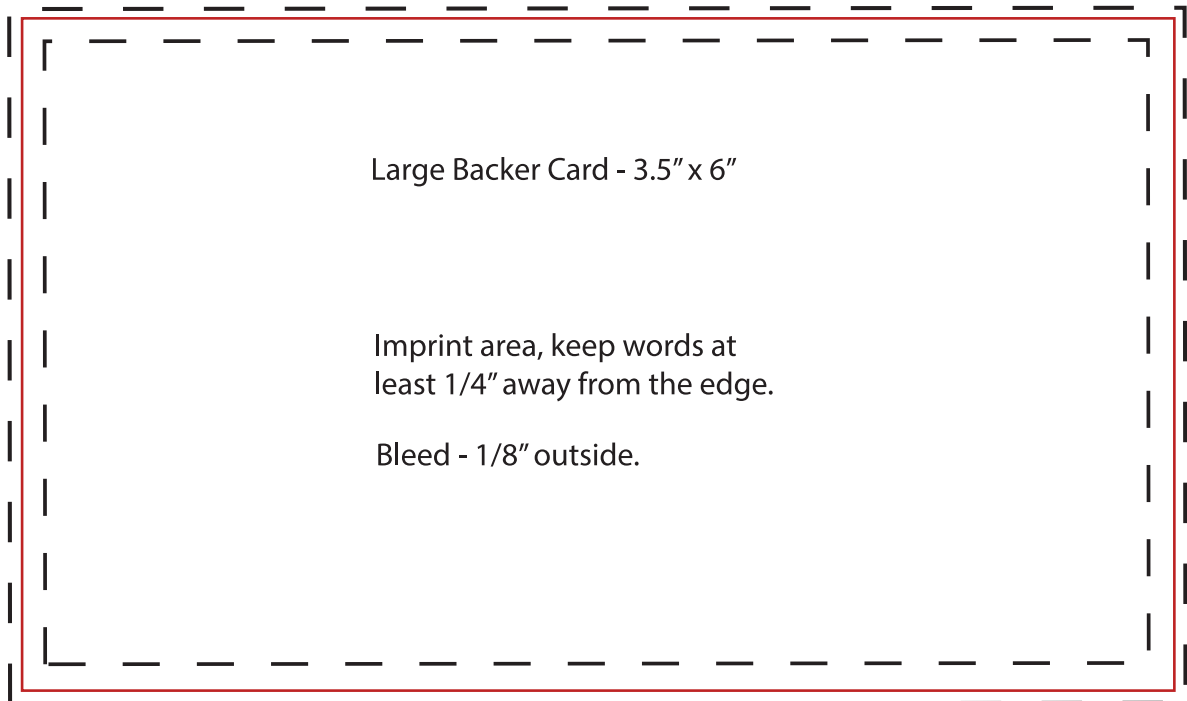

CLEANER

PM-SHIRT

1" h x 3/4" w (at the body of the shirt) Black outline

ASI 31439

Bleed - 1/8" outside the diameter of the shirt. Red outline

Keep logos/words inside the shirt 1/8" Blue outline

Cleaner - Imprint area is 1 3/8" x 1 3/8"

Backer Card - Imprint area is 2.25" w x 3.50" h

For full bleed, please extend artwork 1/8" all the way around the edge

CARD

leave an area on the
card for your sticker
anywhere you like

Imprint area, keep
words at least 1/4"
away from the edge.

Backer Card - Imprint area is 2.25" w x 3.50" h

Large Backer Card - 3.5" x 6"

Imprint area, keep words at
least 1/4" away from the edge.

Bleed - 1/8" outside.