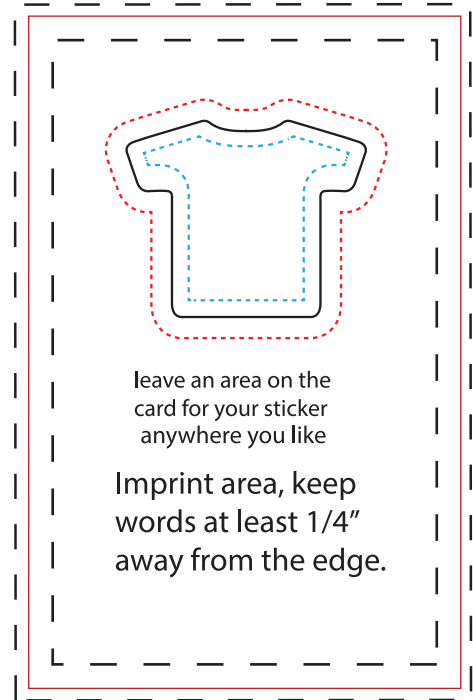

CLEANER

PM-SHIRT

1" h x 3/4" w (at the body of the shirt) Black outline

ASI 31439

Bleed - 1/8" outside the diameter of the shirt. Red outline

Keep logos/words inside the shirt 1/8" Blue outline

Cleaner - Imprint area is 1 3/8" x 1 3/8"

Backer Card - Imprint area is 2.25" w x 3.50" h

For full bleed, please extend artwork 1/8" all the way around the edge

CARD

leave an area on the
card for your sticker
anywhere you like

Imprint area, keep
words at least 1/4"
away from the edge.

Backer Card - Imprint area is 2.25" w x 3.50" h

Large Backer Card - 3.5" x 6"

Imprint area, keep words at
least 1/4" away from the edge.

Bleed - 1/8" outside.