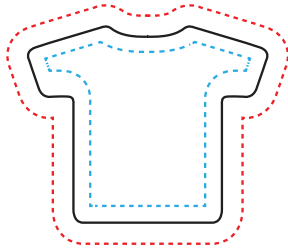

CLEANER

PM-SHIRT

1" h x 3/4" w (at the body of the shirt) Black outline

ASI 31439

Bleed - 1/8" outside the diameter of the shirt. Red outline

Keep logos/words inside the shirt 1/8" Blue outline

Cleaner - Imprint area is 1 3/8" x 1 3/8"

Backer Card - Imprint area is 2.25" w x 3.50" h

For full bleed, please extend artwork 1/8" all the way around the edge

CARD

leave an area on the
card for your sticker
anywhere you like

Imprint area, keep
words at least 1/4"
away from the edge.

Backer Card - Imprint area is 2.25" w x 3.50" h

Large Backer Card - 3.5" x 6"

Imprint area, keep words at
least 1/4" away from the edge.

Bleed - 1/8" outside.